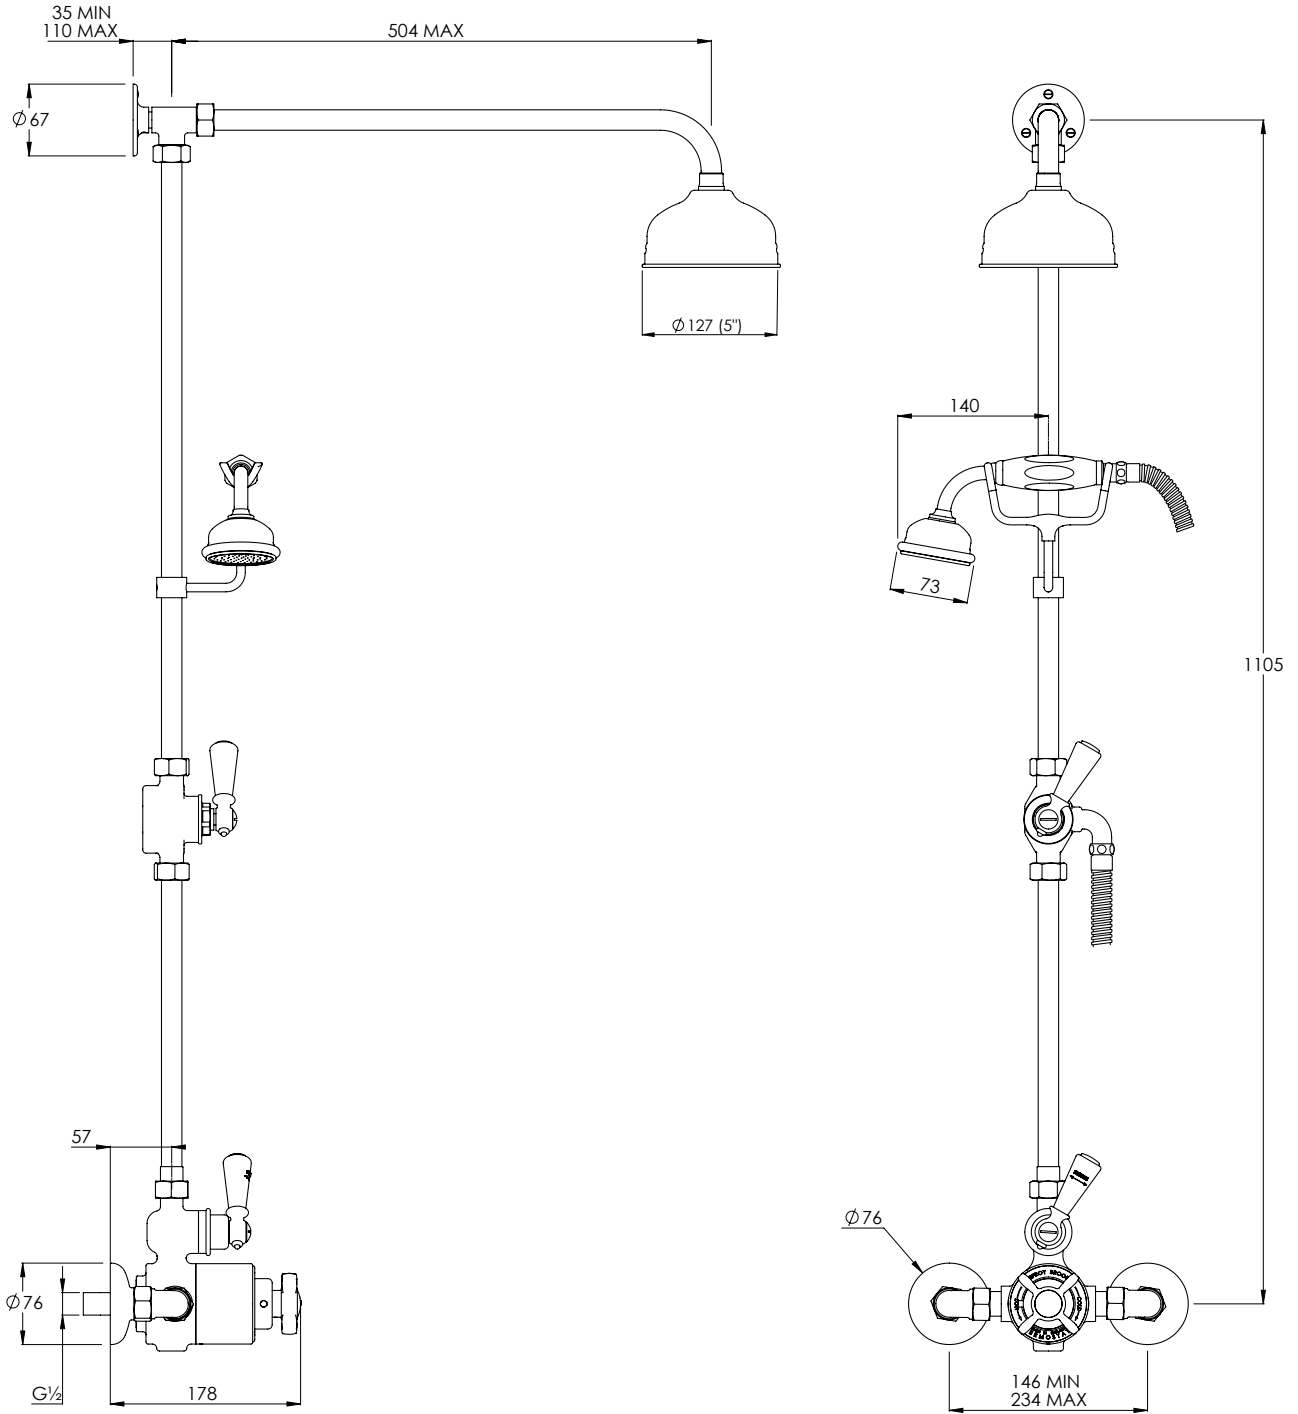

LEFROY BROOKS

1 BROOK HOUSE ESSEX ROAD
HODDESDON HERTS EN11 0QS UK
T: +44 (0)1992 708 316 F: +44 (0)1992 708 317

GDE8703

(EURO SPEC) CLASSIC THERMOSTATIC VALVE WITH
RISER KIT, HANDSET, LEVER DIVERTER, 5" ROSE AND
ADJUSTABLE RISER PIPE BRACKET

DIMENSIONAL DATA SHEET

DATE: 09/11/2018

REVISION: A

COPYRIGHT © LBIP LTD. ALL RIGHTS RESERVED

DIMENSIONS IN MILLIMETRES

WHILST EVERY EFFORT IS MADE TO ENSURE THE ACCURACY OF THESE DATA SHEETS THEY ARE SUBJECT TO CHANGE WITHOUT NOTICE AS PART OF THE COMPANY'S PRODUCT DEVELOPMENT PROCESS